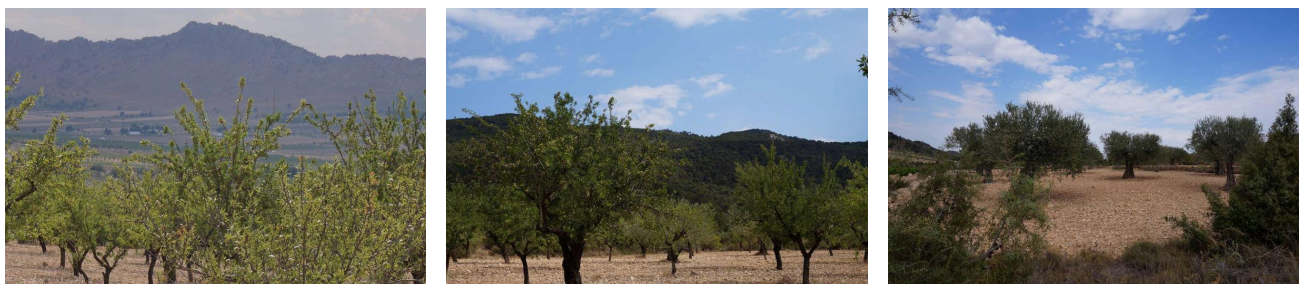

# Land

[38.465022, -1.059215](#)

[amyiju@gmail.com](mailto:amyiju@gmail.com)

No Additional information is available at the moment. Please contact us for details. We are specialists in the Costa Blanca and Costa Calida specialising in the Alicante and Murcia Inland regions with a particular emphasis on Elda, Pinoso, Aspe, Elche and surrounding areas. We are an established, well known and trusted company that has built a solid reputation amongst buyers and sellers since we began trading in 2004. We offer a complete service with no hidden charges or surprises, starting with sourcing the property, right through to completion, and an unrivalled after sales service which includes property management, building services, and general help and advice to make your new house a home. With a portfolio of well over 1400 properties for sale, we are confident that we can help, so just let us know your preferred property, budget and location, and we will do the rest.